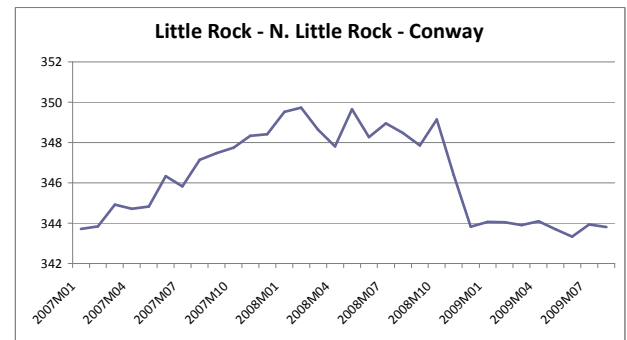

## Nonfarm Payroll Employment in Arkansas MSAs

Monthly Seasonally Adjusted Data, Jan. 2007 - Aug. 2009\*

Data Source: Bureau of Labor Statistics

\*Seasonal Adjustment: Institute for Economic Advancement