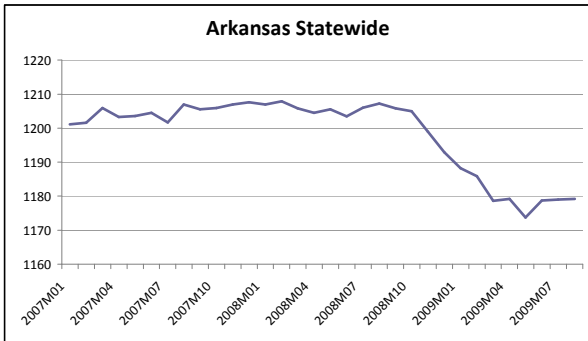

## Nonfarm Payroll Employment in Arkansas MSAs

Monthly Seasonally Adjusted Data, Jan. 2007 - Aug. 2009\*

Data Source: Bureau of Labor Statistics

\*Seasonal Adjustment: Institute for Economic Advancement