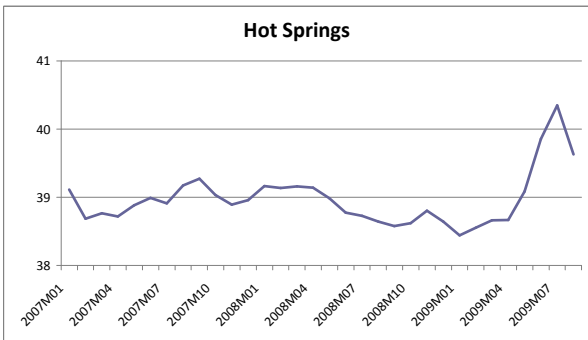

## Nonfarm Payroll Employment in Arkansas MSAs

Monthly Seasonally Adjusted Data, Jan. 2007 - Aug. 2009\*

Data Source: Bureau of Labor Statistics

\*Seasonal Adjustment: Institute for Economic Advancement