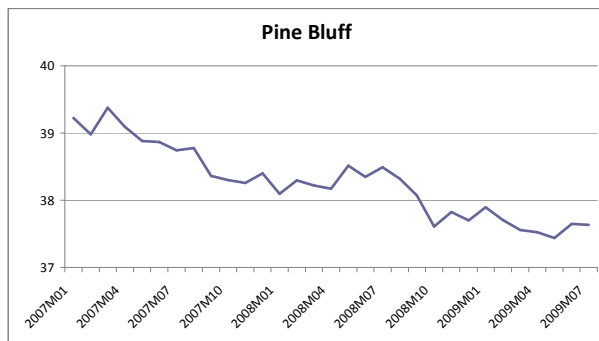

## Nonfarm Payroll Employment in Arkansas MSAs

Monthly Seasonally Adjusted Data, Jan. 2007 - Aug. 2009\*

Data Source: Bureau of Labor Statistics

\*Seasonal Adjustment: Institute for Economic Advancement