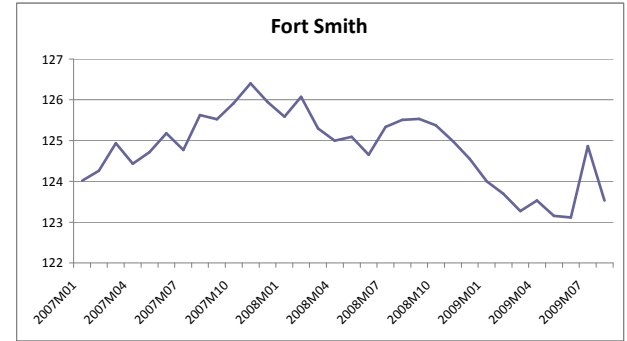

## Nonfarm Payroll Employment in Arkansas MSAs

Monthly Seasonally Adjusted Data, Jan. 2007 - Aug. 2009\*

Data Source: Bureau of Labor Statistics

\*Seasonal Adjustment: Institute for Economic Advancement