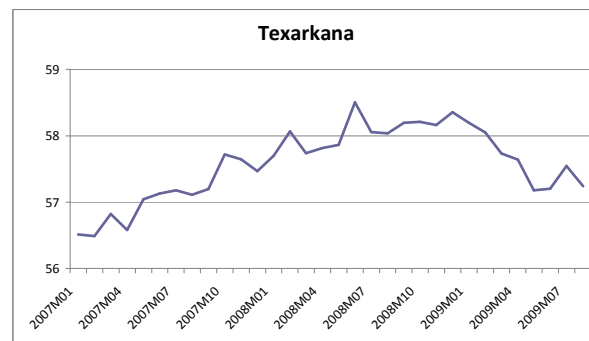

## Nonfarm Payroll Employment in Arkansas MSAs

Monthly Seasonally Adjusted Data, Jan. 2007 - Aug. 2009\*

Data Source: Bureau of Labor Statistics

\*Seasonal Adjustment: Institute for Economic Advancement