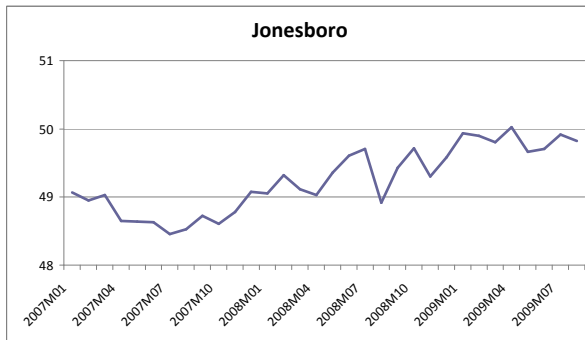

## Nonfarm Payroll Employment in Arkansas MSAs

Monthly Seasonally Adjusted Data, Jan. 2007 - Aug. 2009\*

Data Source: Bureau of Labor Statistics

\*Seasonal Adjustment: Institute for Economic Advancement