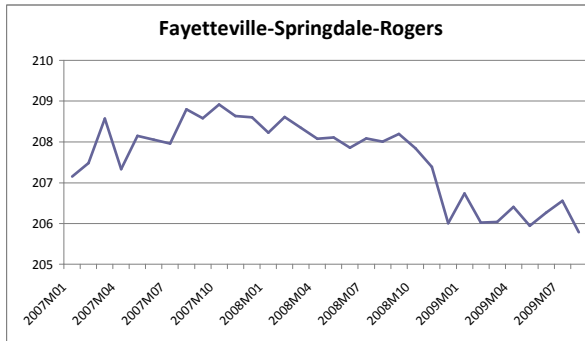

## Nonfarm Payroll Employment in Arkansas MSAs

Monthly Seasonally Adjusted Data, Jan. 2007 - Aug. 2009\*

Data Source: Bureau of Labor Statistics

\*Seasonal Adjustment: Institute for Economic Advancement