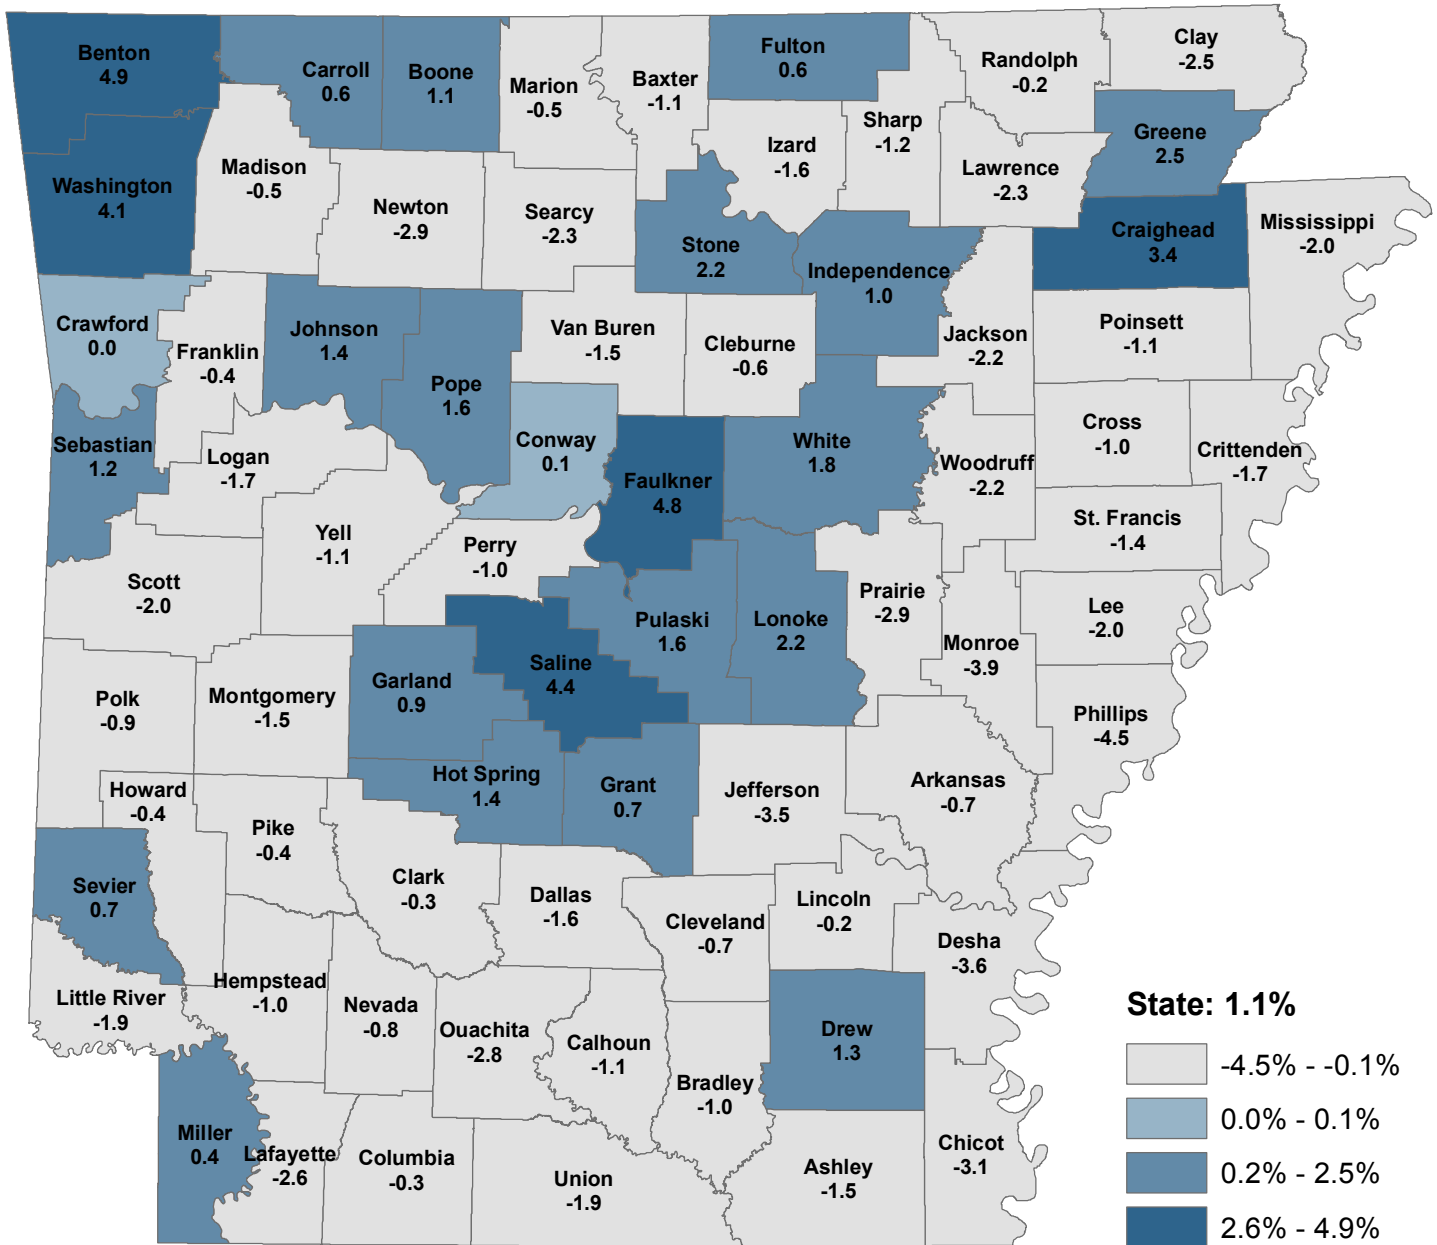

Percent Change in Total Population; Arkansas by County: April 1, 2010 - July 1, 2012 (estimate)

Source: U.S. Census Bureau, Population Division, Released March 2013